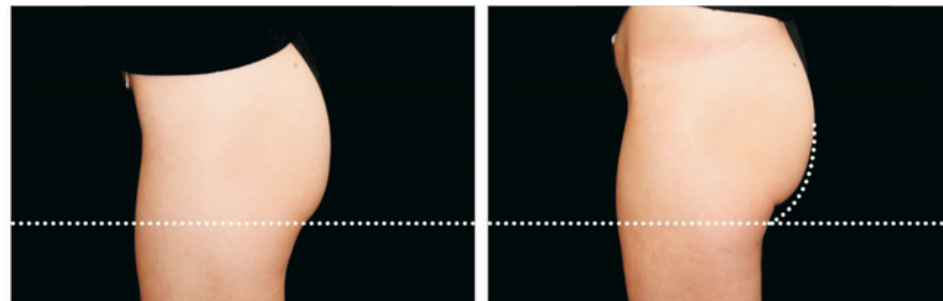

The medical research shows that after one course of treatment, it can effectively increase **16%** muscle and reduce **19%** fat at the sa

Non-invasive, no downtime, no side effects and pain free

2/4 patented handles with two types (flat and curve), plus seated working head can work at the same time, meeting the simultaneous operation to different clients and different target areas.

• Flat applicator

• Curve applicator

• It's for arms, abdomen, pelvic floor and buttock.

BEFORE 8 WEEKS AFTER 4th TREATMENT

BEFORE 8 WEEKS AFTER 4th TREATMENT

BEFORE 8 WEEKS AFTER 4th TREATMENT

UMS Sculptor

BEFORE AND AFTER

UMS Sculptor

BEFORE 8 WEEKS AFTER 4th TREATMENT

BEFORE 8 WEEKS AFTER 4th TREATMENT

BEFORE 8 WEEKS AFTER 4th TREATMENT

BEFORE AND AFTER