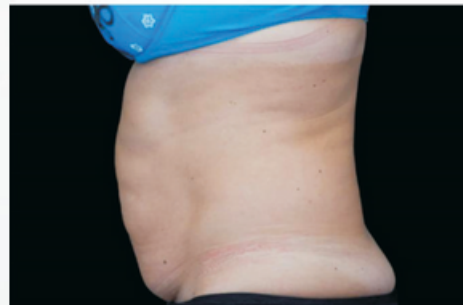

The medical research shows that after one course of treatment, it can effectively increase **16%** muscle and reduce **19%** fat at the sa

Non-invasive, no downtime, no side effects and pain free

2/4 patented handles with two types (flat and curve), plus seated working head can work at the same time, meeting the simultaneous operation to different clients and different target areas.

• Flat applicator

• Curve applicator

• It's for arms, abdomen, pelvic floor and buttock.

BEFORE 8 WEEKS AFTER 4th TREATMENT

BEFORE 8 WEEKS AFTER 4th TREATMENT

BEFORE 8 WEEKS AFTER 4th TREATMENT

UMS Sculptor

BEFORE AND AFTER

UMS Sculptor

BEFORE 8 WEEKS AFTER 4th TREATMENT

BEFORE 8 WEEKS AFTER 4th TREATMENT

BEFORE 8 WEEKS AFTER 4th TREATMENT

BEFORE AND AFTER