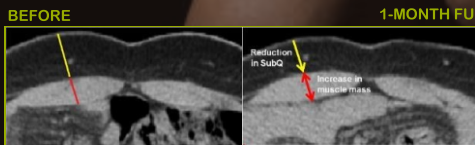

BUILD MUSCLE AND BURN FAT

INCREASE IN AVERAGE APOPTOTIC LEVELS

Microscopic analysis of the fat tissue confirmed that the amount of apoptotic cells increased significantly after the treatments compared to the baseline.

+92%

-4.17

WAIST CIRCUMFERENCE
REDUCTION

-19%

AVERAGE
FAT REDUCTION

AVERAGE INCREASE IN MUSCLE MASS

+16%

SAME PATIENT AS ABOVE

11%

DIASTASIS RECTI
IMPROVEMENT

SATISFACTION WITH
THE TREATMENT

95%

UMS Sculptor®

WHY CHOOSE US?

1. Good result — 30 minutes treatment = 20000 workouts, increase **16%** muscle and reduce **21%** fat after about 2-4 courses.
2. **Non-invasive, no side effects and painless.**
3. Simple and easy to use operation.
4. Comes with 2 applicators, allowing treatments for stomach, buttocks, arms and thighs
5. Targeting 5 body parts — abdomen, arms, hips, hamstring, thighs.
6. Progressive step training — improve the feeling and effect of actual exercise.

UMS Sculptor®

BEFORE

Skin, fat and muscle form your overall body appearance.

DURING

The skin remains unaffected while the energy penetrates to fat and muscle layers.

AFTER

The skin remains unaffected while the energy penetrates to fat and muscle layers.