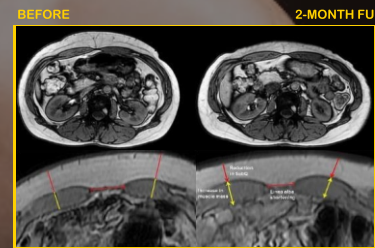

BEFORE

Skin, fat and muscle from your overall body appearance

DURING

The skin remains unaffected while the energy penetrates to fat and muscle layers

AFTER

This results in substantial improvement of your appearance due to building muscle and burning fat

BUILD MUSCLE AND BURN FAT

INCREASE IN AVERAGE APOPTOTIC LEVELS

Microscopic analysis of the fat tissue confirmed that the amount of apoptotic cells increased significantly after the treatments compared to the baseline.

+92%

-4.17

WAIST CIRCUMFERENCE
REDUCTION

-19%

AVERAGE
FAT REDUCTION

AVERAGE INCREASE IN MUSCLE MASS

+16%

SAME PATIENT AS ABOVE

11%

DIASTASIS RECTI
IMPROVEMENT

SATISFACTION WITH
THE TREATMENT

95%

UMS Sculptor®

WHY CHOOSE US?

1. Good result — 30 minutes treatment = 20000 workouts, increase **16%** muscle and reduce **21%** fat after about 2-4 courses.
2. **Non-invasive, no side effects and painless.**
3. Simple and easy to use operation.
4. Comes with 2 applicators, allowing treatments for stomach, buttocks, arms and thighs
5. Targeting 5 body parts — abdomen, arms, hips, hamstring, thighs.
6. Progressive step training — improve the feeling and effect of actual exercise.