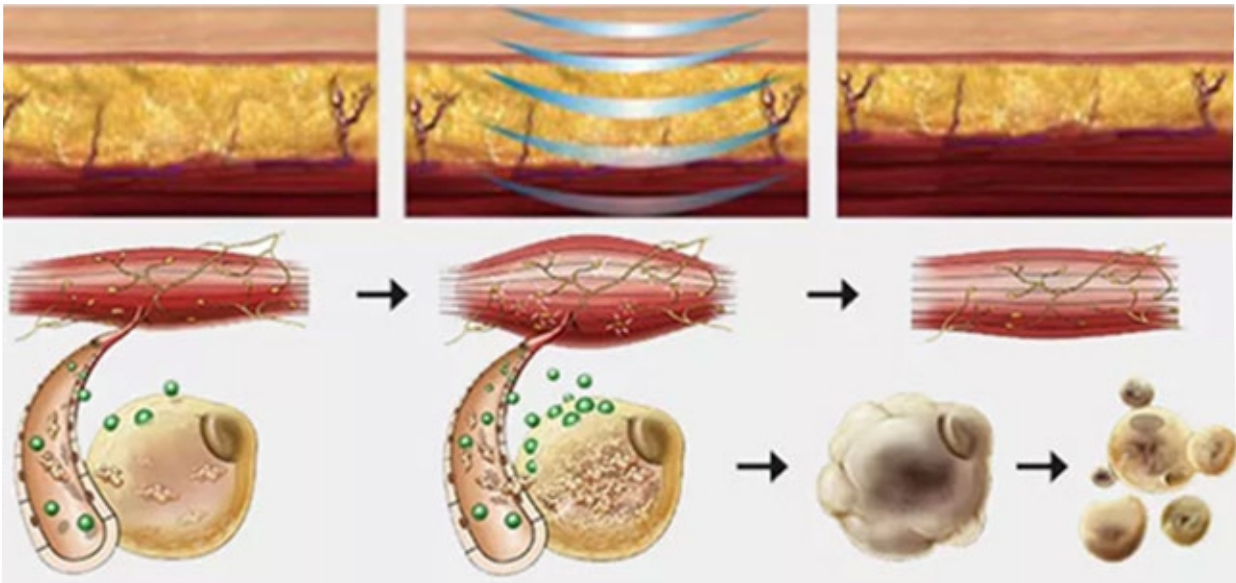

UMS Sculptor[®]

UMS Sculptor[®]

/Non-invasive Fat Dissolving
/Muscle Building
/Private Anti-Age

(Fat Burning and Muscle Building) Innovative Hifem Technology

The pulse energy focuses more precisely on the muscle group, high frequency increases muscle extension, and enhances the super-speed decomposition and metabolism of cells; At the same time, the high-speed frequency contraction stimulates the growth and strengthening of muscles without affecting the surface skin.

(Private Health) Patented Electromagnetic Technology

The high-intensity focused electromagnetic field stimulates motor neurons to control the pelvic floor muscles to perform 20,000 Kegel exercises, which is non-invasive and non-invasive to improve pelvic floor muscle relaxation and other symptoms.

GOVERNANCE PRINCIPLES

SHOW YOU HOW OUR PRODUCTS WORK

It is the latest designed treatment technology for non-invasive body slimming and sculpting that builds muscle burns fat at the same time. High intensity pulsed electromagnetic stimulation offers continuous muscle contraction without muscle relaxation therefore allowing the muscle to work at its maximum capacity.

BEFORE

Skin, fat and muscle from your overall body appearance

DURING

The skin remains unaffected while the energy penetrates to fat and muscle layers

AFTER

This results in substantial improvement of your appearance due to building muscle and burning fat