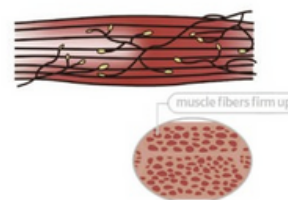

4th Step: Heating After
Treatment

04
Rewarm adipose tissue
again to speed up blood
circulation.

Focused Electromagnetic

Two Treatment One Week.

BEAUTIFUL

HEALTH

One course of treatment, reduction of fat is **19%**.
Waist circumference loss **4cm**.
Promoting the rapid breakdown of a large number of fat cells, converted into beautiful ATP energy.
Fat metabolism increased to **5** times

「The miracle of muscle building」

BEFORE TREATMENT

Muscle is thin and the circumference of muscle is short. Myofibrillar is loose with small density.

AFTER TREATMENT

Muscle is strong and the circumference of muscle is long. Myofibrillar is strengthened and increased with large density.

BEFORE TREATMENT

Subcutaneous fat and visceral fat are thick. Muscle is thin with fatty and loose body.

AFTER TREATMENT

Subcutaneous fat and visceral fat are reduced. Muscle is strengthened and increased with firm and strong body.

Flat applicator

Curve applicator

The exclusive curved handle is more ergonomic and perfectly fits the lines of the limbs, waist and buttocks, and the effect is intuitive and visible.

4.0 Version Applicators