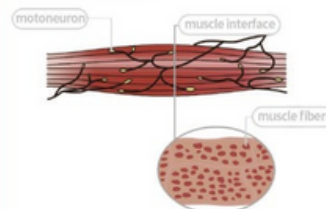

4th Step: Heating After
Treatment

04
Rewarm adipose tissue
again to speed up blood
circulation.

Focused Electromagnetic

Two Treatment One Week.

BEAUTIFUL

HEALTH

One course of treatment, reduction of fat is **19%**.
Waist circumference loss **4cm**.
Promoting the rapid breakdown of a large number of fat cells, converted into beautiful ATP energy.
Fat metabolism increased to **5** times

「The miracle of muscle building」

BEFORE TREATMENT

Muscle is thin and the circumference of muscle is short. Myofibrillar is loose with small density.

AFTER TREATMENT

Muscle is strong and the circumference of muscle is long. Myofibrillar is strengthened and increased with large density.

BEFORE TREATMENT

Subcutaneous fat and visceral fat are thick. Muscle is thin with fatty and loose body.

AFTER TREATMENT

Subcutaneous fat and visceral fat are reduced. Muscle is strengthened and increased with firm and strong body.

Flat applicator

Curve applicator

The exclusive curved handle is more ergonomic and perfectly fits the lines of the limbs, waist and buttocks, and the effect is intuitive and visible.

4.0 Version Applicators