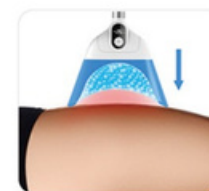

2nd Step: 360° Cooling

02
All-round freezing,
real-time temperature
detection.

3rd Step: Vacuum+
Massage Mode

03
One suck one release,
the process is more
comfortable. Also,
accelerate fat cell
apoptosis.

4th Step: Heating After
Treatment

04
Rewarm adipose tissue
again to speed up blood
circulation.

Focused Electromagnetic

Two Treatment One Week.

BEAUTIFUL

HEALTH

One course of treatment, reduction of fat is **19%**.
Waist circumference loss **4cm**.
Promoting the rapid breakdown of a large number of fat cells, converted into beautiful ATP energy.
Fat metabolism increased to **5** times

「The miracle of muscle building」

BEFORE TREATMENT

Muscle is thin and the circumference of muscle is short. Myofibrillar is loose with small density.

AFTER TREATMENT

Muscle is strong and the circumference of muscle is long. Myofibrillar is strengthened and increased with large density.

Flat applicator

Curve applicator

The exclusive curved handle is more ergonomic and perfectly fits the lines of the limbs, waist and buttocks, and the effect is intuitive and visible.

4.0 Version Applicators