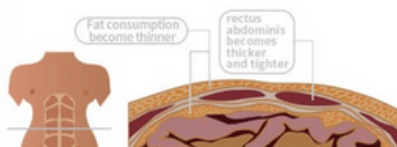

4th Step: Heating After
Treatment

04
Rewarm adipose tissue
again to speed up blood
circulation.

Focused Electromagnetic

Two Treatment One Week.

BEAUTIFUL

HEALTH

One course of treatment, reduction of fat is **19%**.
Waist circumference loss **4cm**.
Promoting the rapid breakdown of a large number of fat cells, converted into beautiful ATP energy.
Fat metabolism increased to **5** times

「The miracle of muscle building」

BEFORE TREATMENT

Muscle is thin and the circumference of muscle is short. Myofibrillar is loose with small density.

AFTER TREATMENT

Muscle is strong and the circumference of muscle is long. Myofibrillar is strengthened and increased with large density.

BEFORE TREATMENT

Subcutaneous fat and visceral fat are thick. Muscle is thin with fatty and loose body.

AFTER TREATMENT

Subcutaneous fat and visceral fat are reduced. Muscle is strengthened and increased with firm and strong body.