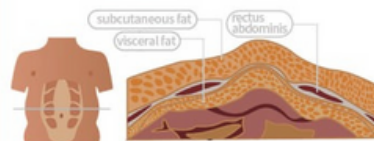

4th Step: Heating After
Treatment

04
Rewarm adipose tissue
again to speed up blood
circulation.

Focused Electromagnetic

Two Treatment One Week.

BEAUTIFUL

HEALTH

One course of treatment, reduction of fat is **19%**.
Waist circumference loss **4cm**.
Promoting the rapid breakdown of a large number of fat cells, converted into beautiful ATP energy.
Fat metabolism increased to **5** times

「The miracle of muscle building」

BEFORE TREATMENT

Muscle is thin and the circumference of muscle is short. Myofibrillar is loose with small density.

AFTER TREATMENT

Muscle is strong and the circumference of muscle is long. Myofibrillar is strengthened and increased with large density.

BEFORE TREATMENT

Subcutaneous fat and visceral fat are thick. Muscle is thin with fatty and loose body.

AFTER TREATMENT

Subcutaneous fat and visceral fat are reduced. Muscle is strengthened and increased with firm and strong body.